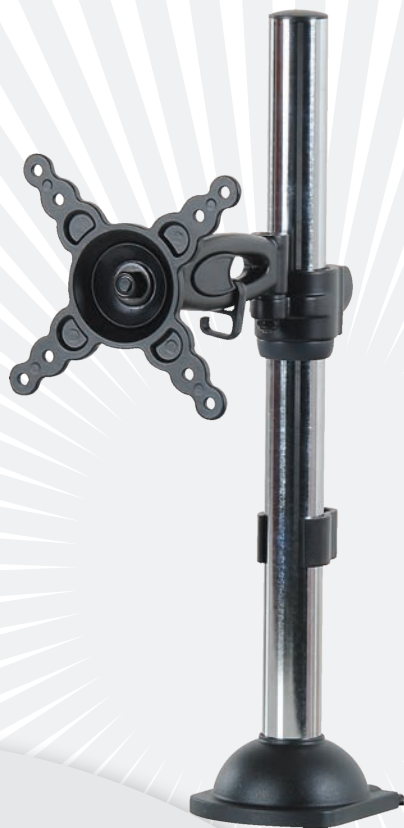

MODEL

ADM701

## Lifestyle monitor mount

Height adjustable single arm desk mount, single monitor, 226mm extension. Provides a broad range of motion for viewing displays from multiple angles and heights. Ergonomic solution for the home or office providing excellent adjustability. Adjustable tension in individual pivot points; touchscreen compatible.

### SPECIFICATIONS

SUGGESTED SCREEN SIZES  
10" - 24"

MOUNTING PATTERN  
100x100 mm (max.)

MAXIMUM LOAD  
6kg (13.2 lbs)

TILT RANGE  
5° up, 15° down

VESA HOLE PATTERNS  
75x75mm or 100x100mm

Extension  
The arm extends forward to a maximum of 226mm

### FEATURES AND BENEFITS

HEIGHT ADJUSTMENT  
Adjust to your optimal height for an ergonomic fit

CABLE MANAGEMENT  
Cable management system gathers and routes your cables neatly

MOUNTING OPTIONS  
C-clamp